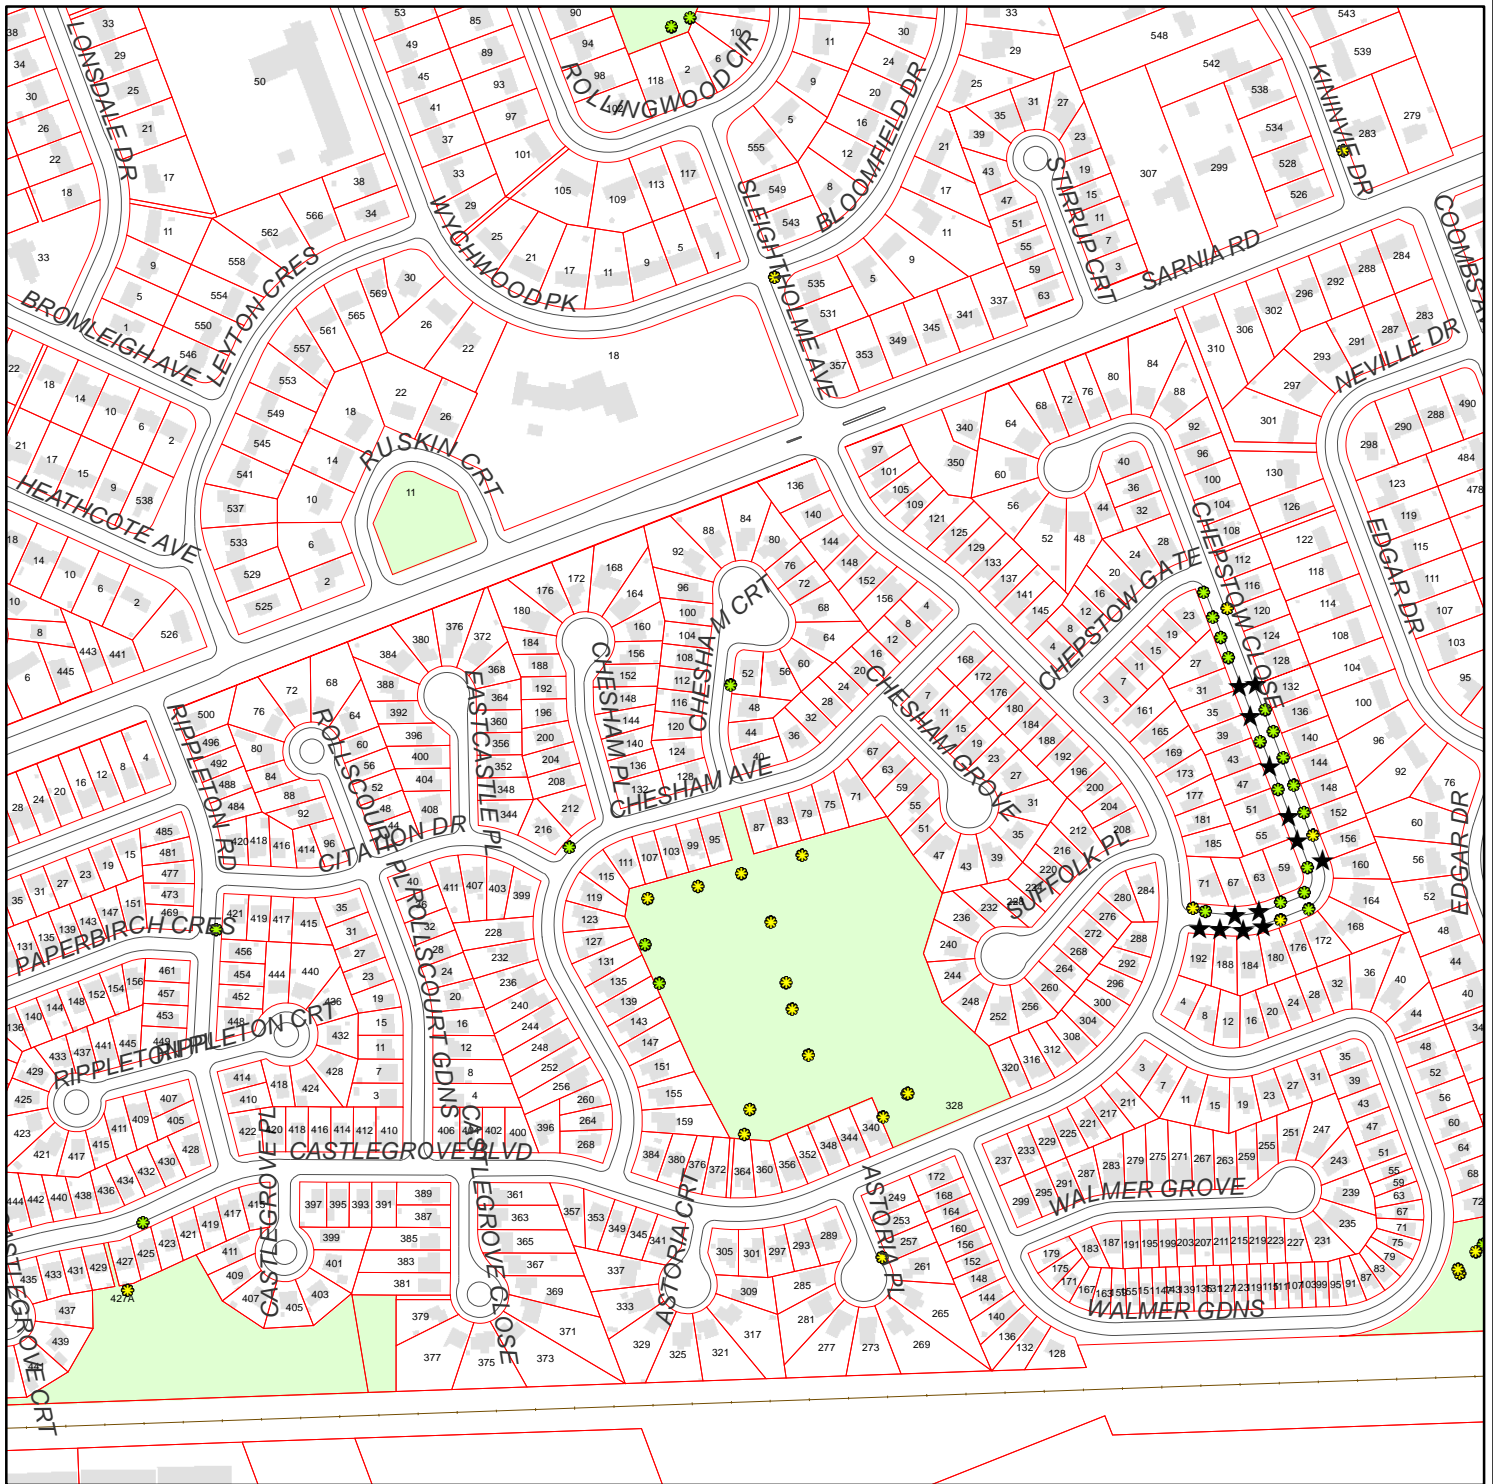

Ash Tree Removal Area 6

76-60

- 1-25 cm
- 26-50 cm
- 51-75 cm
- 76-100 cm
- 101-125 cm
- ★ Injected (do not remove)